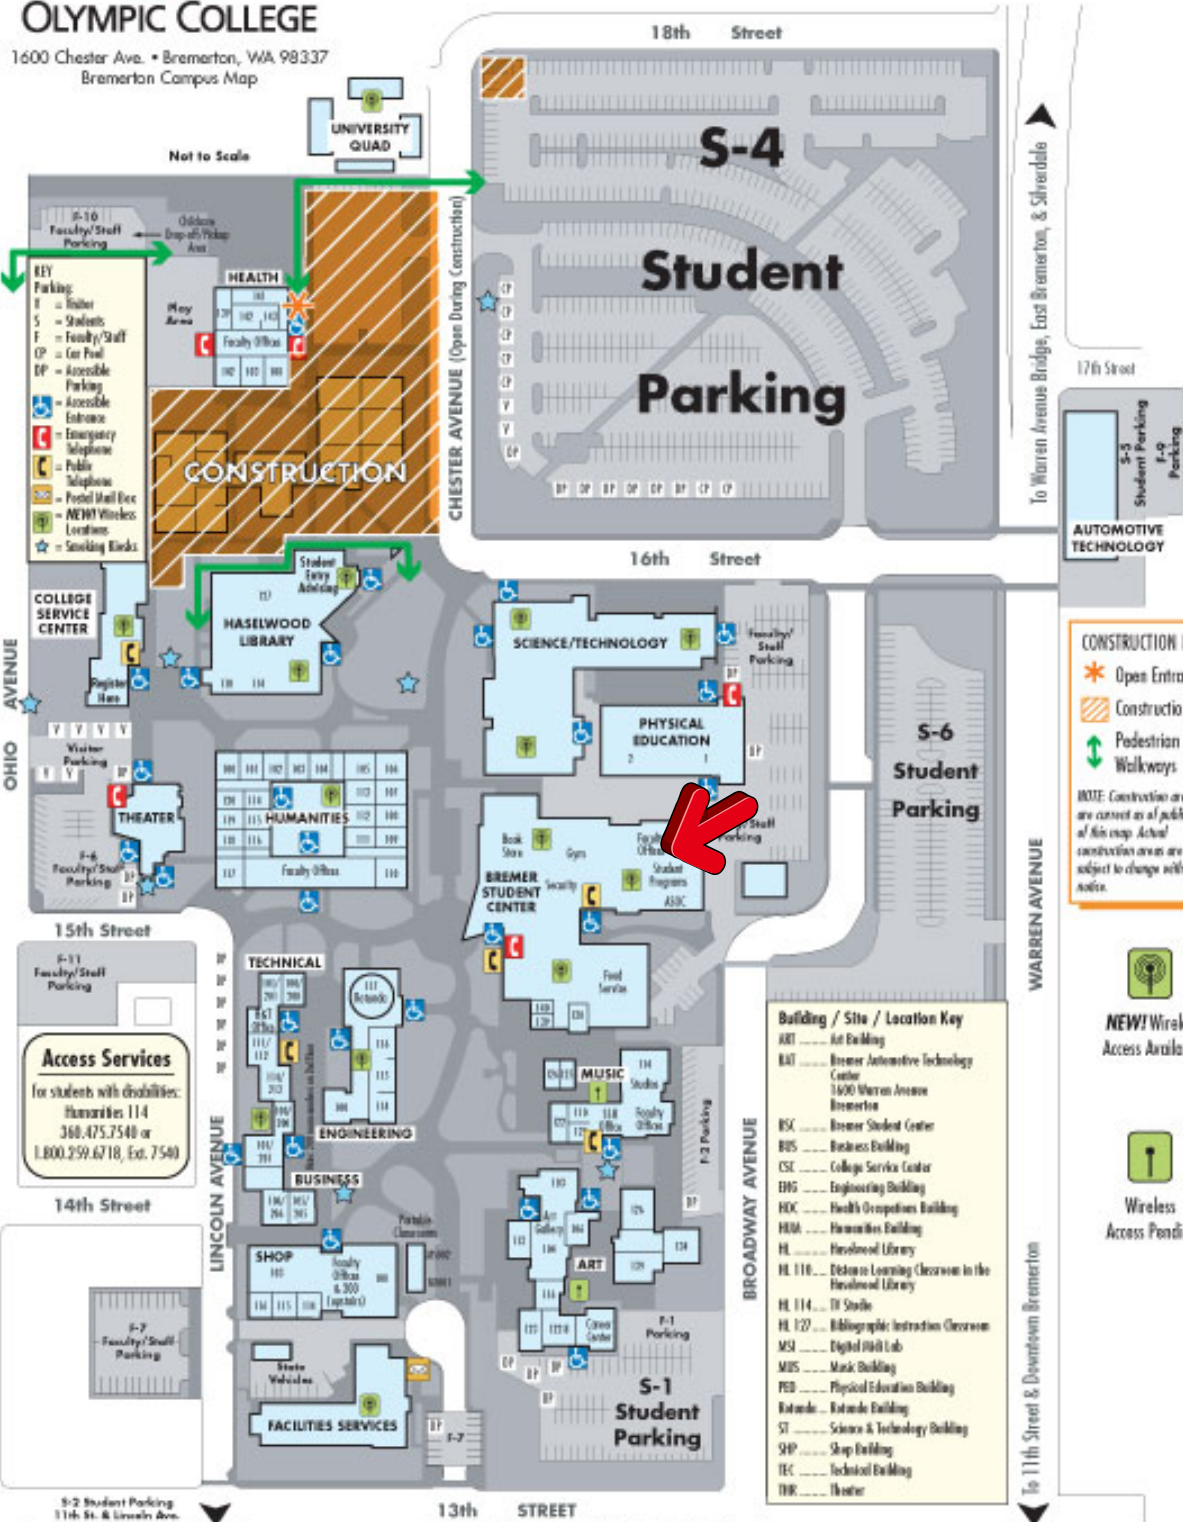

Olympic College Map

OLYMPIC COLLEGE

1600 Chester Ave. • Bremerton, WA 98337
Bremerton Campus Map

Not to Scale

1. **CONSTRUCTION KEY**
2. ★ - Open Entrance
   - ▨ - Construction
   - ↔ - Pedestrian Walkways

Access Services
for students with disabilities:
Humanities 114
360.475.2540 or
1.800.259.6718, Ext. 7540

1. **Building / Site / Location Key**
2. ART - Art Building
   - BAT - Bremer Automotive Technology Center, 1600 Warren Avenue, Bremerton
   - BSC - Bremer Student Center
   - BBS - Business Building
   - CSC - College Service Center
   - ENG - Engineering Building
   - HOC - Health Occupations Building
   - HBA - Humanities Building
   - HL - Hazelwood Library
   - HL 110 - Debate Learning Classroom in the Hazelwood Library
   - HL 114 - IT Studio
   - HL 127 - Bibliographic Instruction Classroom
   - MSL - Digital Media Lab
   - MBS - Mask Building
   - PEB - Physical Education Building
   - Ratons - Ratons Building
   - ST - Science & Technology Building
   - SBP - Shop Building
   - TEC - Technical Building
   - THR - Theater

NOTE: Construction areas are correct as of publication of this map. Actual construction areas are subject to change without notice.

- **NEW!** Wireless Access Available
- Wireless Access Pending

Bremerton Campus Building Guide